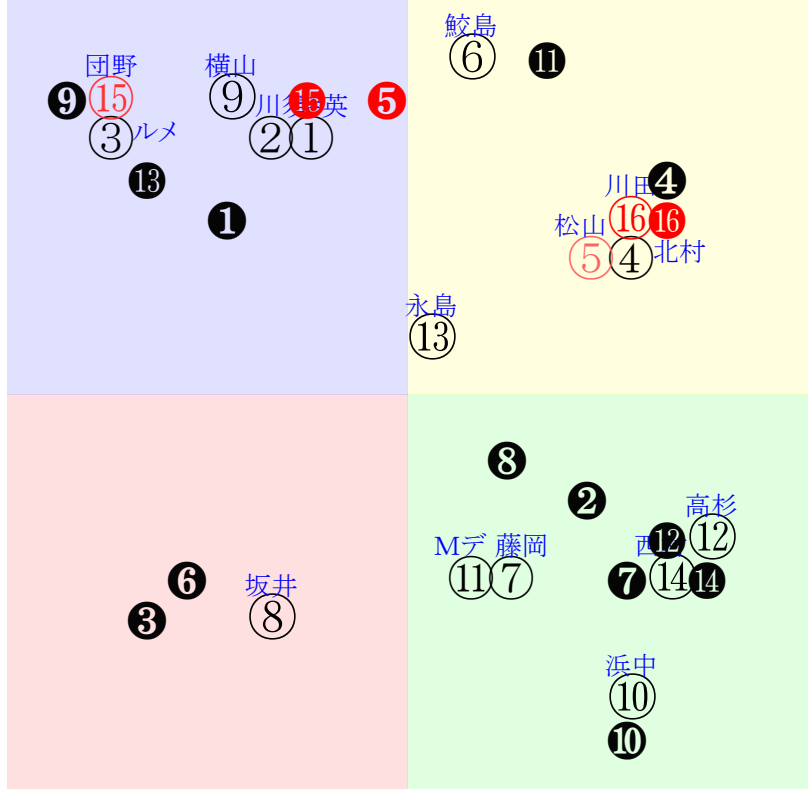

Table with multiple columns containing race results, including race numbers (e.g., 1①, 2②), horse names, and performance statistics. The table is organized into rows for different race events.

202501180711中京11R1400ダ3勝四上定量

人気: ①②③④⑤⑥⑦⑧⑨⑩ 調教: ①②③④⑤⑥⑦⑧⑨⑩
賞金: ①②③④⑤⑥⑦⑧⑨⑩ 裏金: ①②③④⑤⑥⑦⑧⑨⑩
前半: ①②③④⑤⑥⑦⑧⑨⑩ 後半: ①②③④⑤⑥⑦⑧⑨⑩
枮不: ①②③④⑤⑥⑦⑧⑨⑩ 展不: ①②③④⑤⑥⑦⑧⑨⑩
空抵: ①②③④⑤⑥⑦⑧⑨⑩ 指数: ①②③④⑤⑥⑦⑧⑨⑩
血統: ①②③④⑤⑥⑦⑧⑨⑩ 騎手: ①②③④⑤⑥⑦⑧⑨⑩

直前調教偏差値:前半(横)-後半(縦)