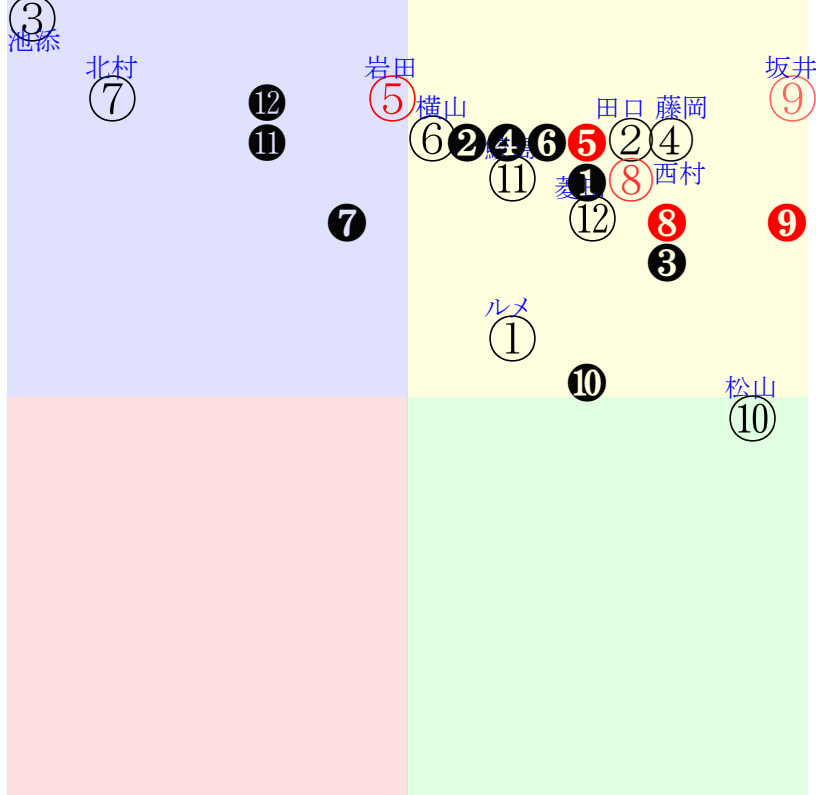

202501180710中京10R1400芝OP三歳別定L

Table with multiple columns containing race results, including race numbers (e.g., 1①, 2②), horse names, and performance statistics. The table is organized into rows for different race events.