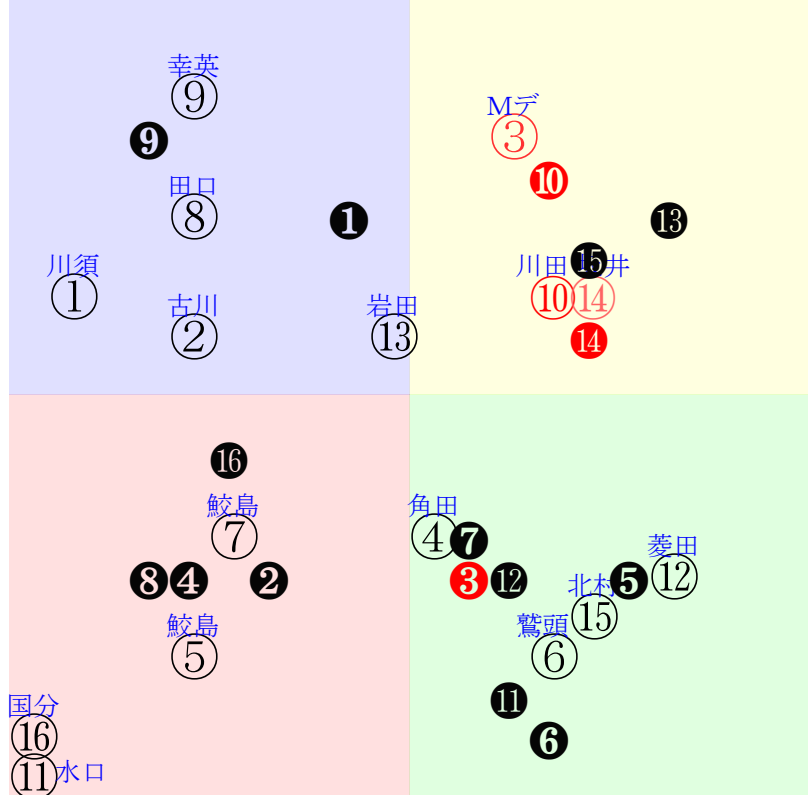

Table with columns for race information (e.g., 20250126中京7R), race details (e.g., 1315発走), and horse performance data (e.g., 川須榮56-川端海⑫川端海⑤野中悠⑧三浦皇⑬). The table lists various horses, their owners/trainers, and their race results.

202501260707中京07R1200ダ1勝四上定量

人気: ⑩③⑭⑬⑧④ 調教: ⑦④⑧⑭②⑨
賞金: ④⑩⑬⑤⑯⑭ 裏金: ⑮⑤⑩④⑱⑭
前半: ⑫⑭⑬⑥⑩③ 後半: ⑨③⑧①⑩⑭
枠不: ⑩ 8.11.13.14.① 展不: ⑪⑭⑩⑮⑫⑬
空抵: ⑩⑭. 2.12.11.⑧ 指数: ⑭③⑩⑬⑨⑫
血統: ⑭①⑨③⑧⑩ 騎手: ⑩⑦⑧⑬⑫⑮