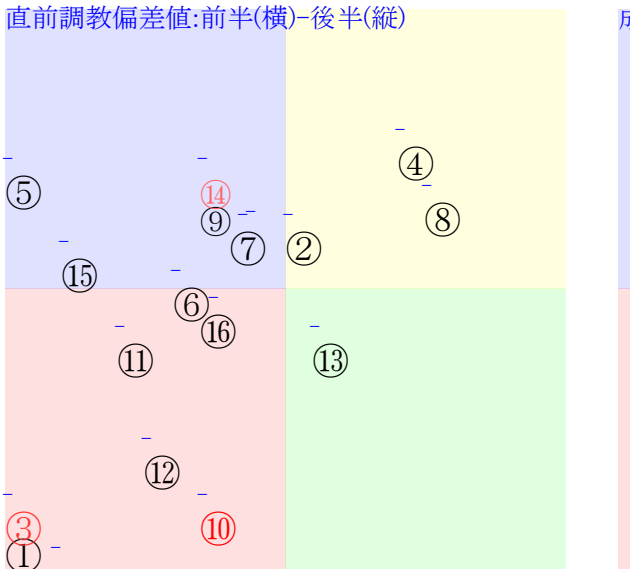

単勝③380円 ワイド③⑥2050円
複勝③160円 ワイド⑥⑭3850円
複勝⑭170円 馬単③⑭2290円
複勝⑥880円 3連複③⑥⑭13530円
枠連27:700円 3連単③④⑥48990円
馬連③⑭1150円
ワイド③⑭390円

含水率 1014.4hPa --mm 14.0°C 湿度40% 風速3.4m/s(kk) 最大瞬間風速6.0m/s(k) 不快指数57
[+追風] [-向風]: ゴール前-2.8m/s コーナー-2.0m/s
124 111 119 123 118 124