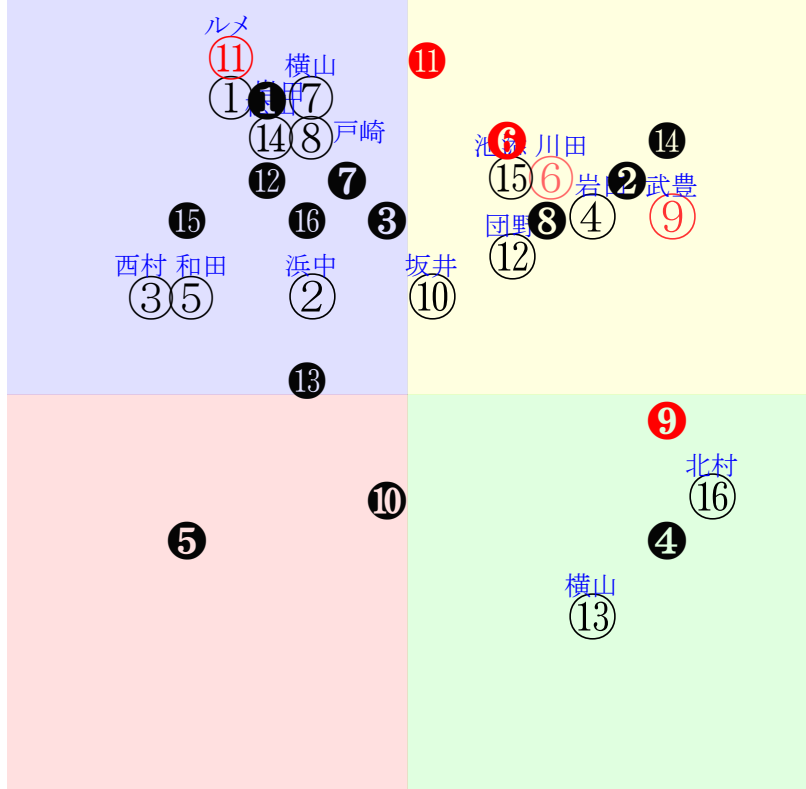

Table with columns for race details (e.g., 阪神11R, 1540発走), horse numbers, names, and performance statistics. The table is organized into multiple rows and columns, each representing a different horse or group of horses.

20230402阪神11R2000芝OP四上定量tG I