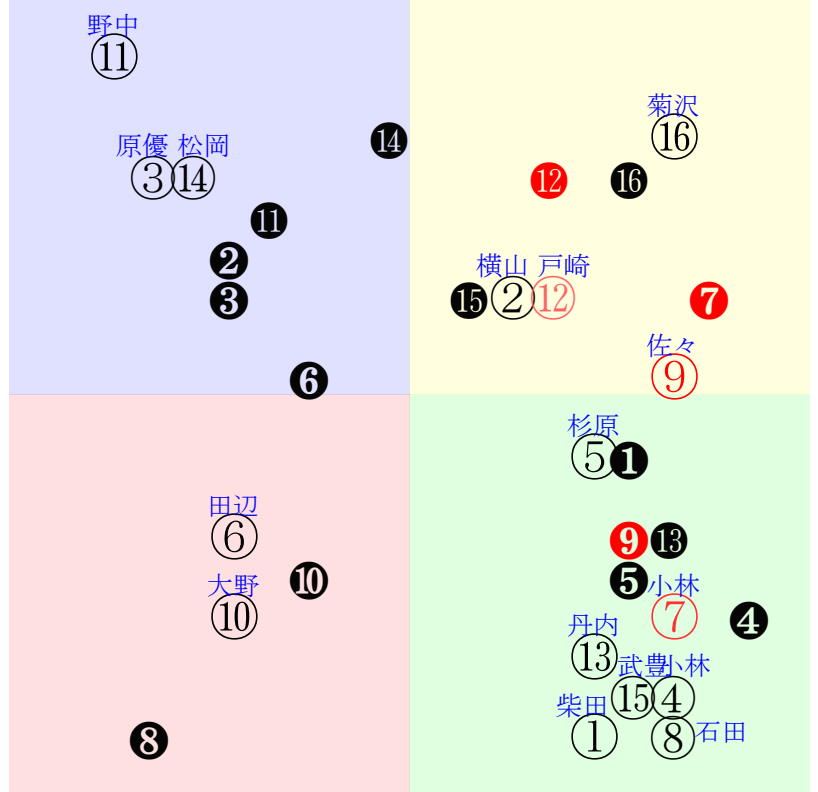

Table with columns for race details (e.g., 中山12R, 1630発走), horse numbers, names, performance statistics, and training information. It includes multiple rows of race data across different categories.

20240907中山12R1200ダ1勝三上定量