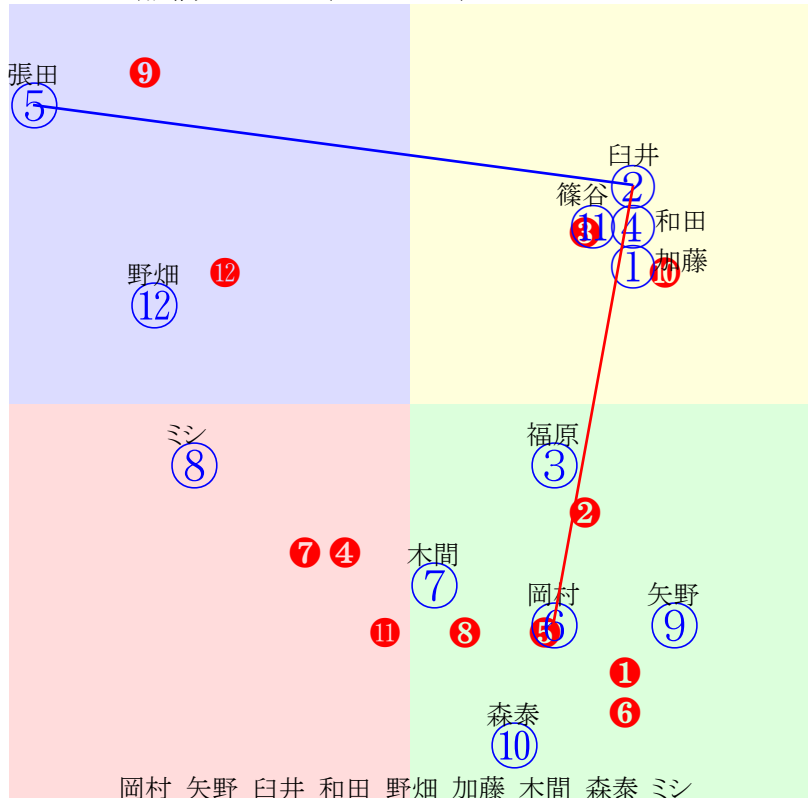

Table with columns for race details, horse names, and results. It lists multiple races (e.g., 101, 202, 303, etc.) with various race types and participants.

20241125船橋2R1200m(ダート・左)

指数 ⑥ ⑨ ② ④ ⑫ ① ⑦ ⑩ ⑧