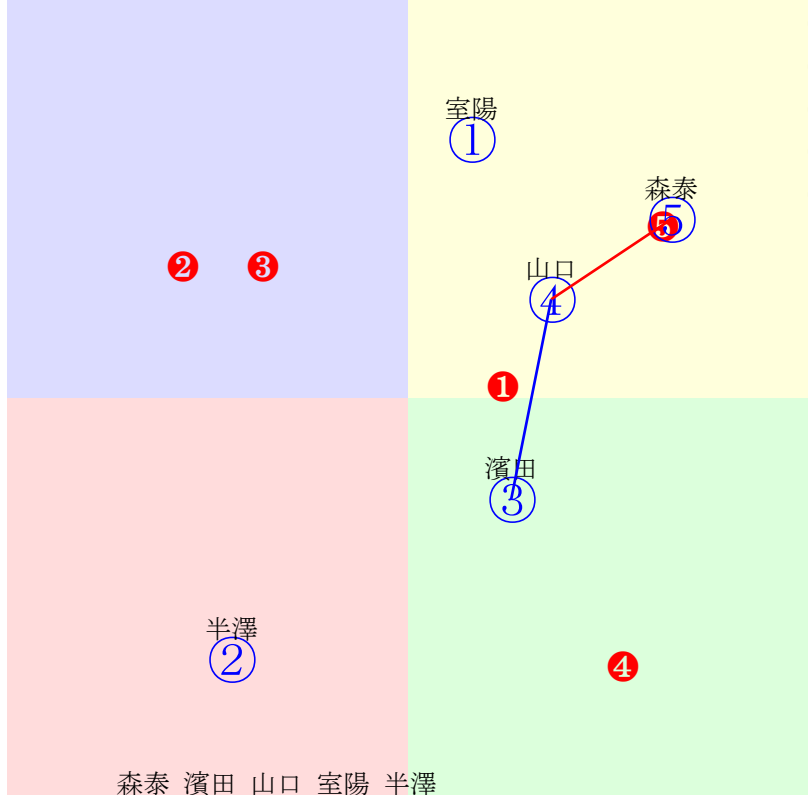

20241125船橋3R1500m(ダート・左)

森泰 濱田 山口 室陽 半澤
指数 ⑤ ③ ④ ① ②

- ①93 ①04 室陽一:宇野木 単勝 ⑤ 120円
- ②86 ②05 半澤慶:平山 複勝 ⑤ 120円 ④ 150円
- ③100 **③03 濱田達:石井** 馬連 ④⑤ 180円
- ④96 **④02 山口達:林正人** 馬単 ⑤④ 240円
- ⑤115 **⑤01 森泰斗:山下** ワイド ④⑤ 100円 ③⑤ 120円 ③④ 120円
- 3連複 ③④⑤ 140円
- 3連単 ⑤④③ 390円

- 人気: ⑤④③①②
- 騎手: ⑤④①③②
- 血統: ②⑤①③④
- 前半: ⑤④①②③
- 後半: ③⑤④①②