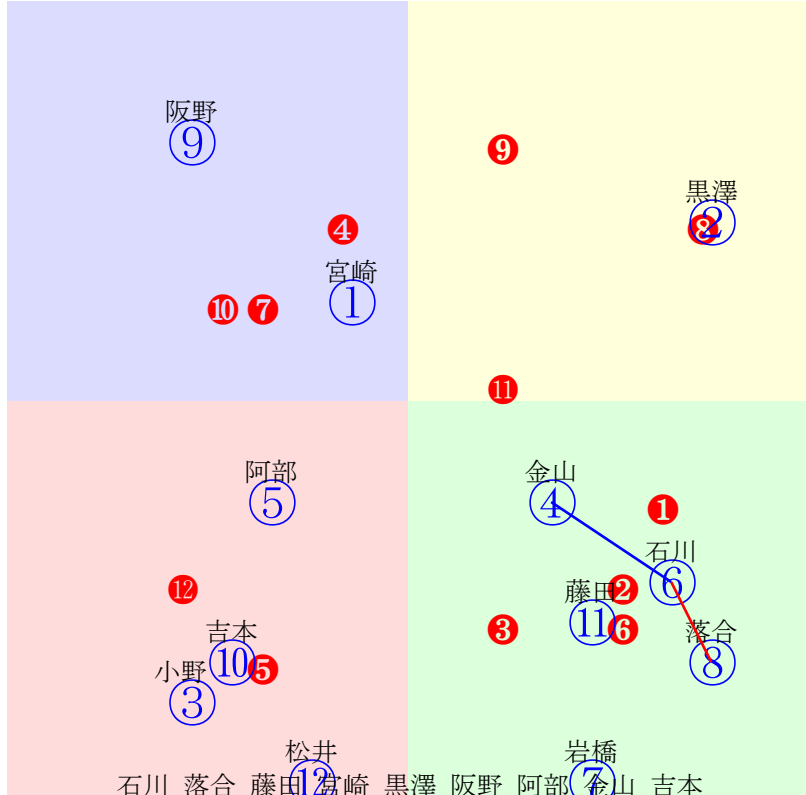

Table with horse race results, including columns for race number, horse name, jockey, weight, and race details.

20241008門別8R1000m(ダート・右外)

多頭出: 森山雄大(門別)②⑧/

- List of horses and their jockeys with associated numbers and odds.

- Single win (単勝) and other betting odds.

- Popular horses (人気), riders (騎手), bloodlines (血統), and race segments (前半, 後半).

指数 ⑥ ⑧ ⑪ ① ② ⑨ ⑤ ④ ⑩